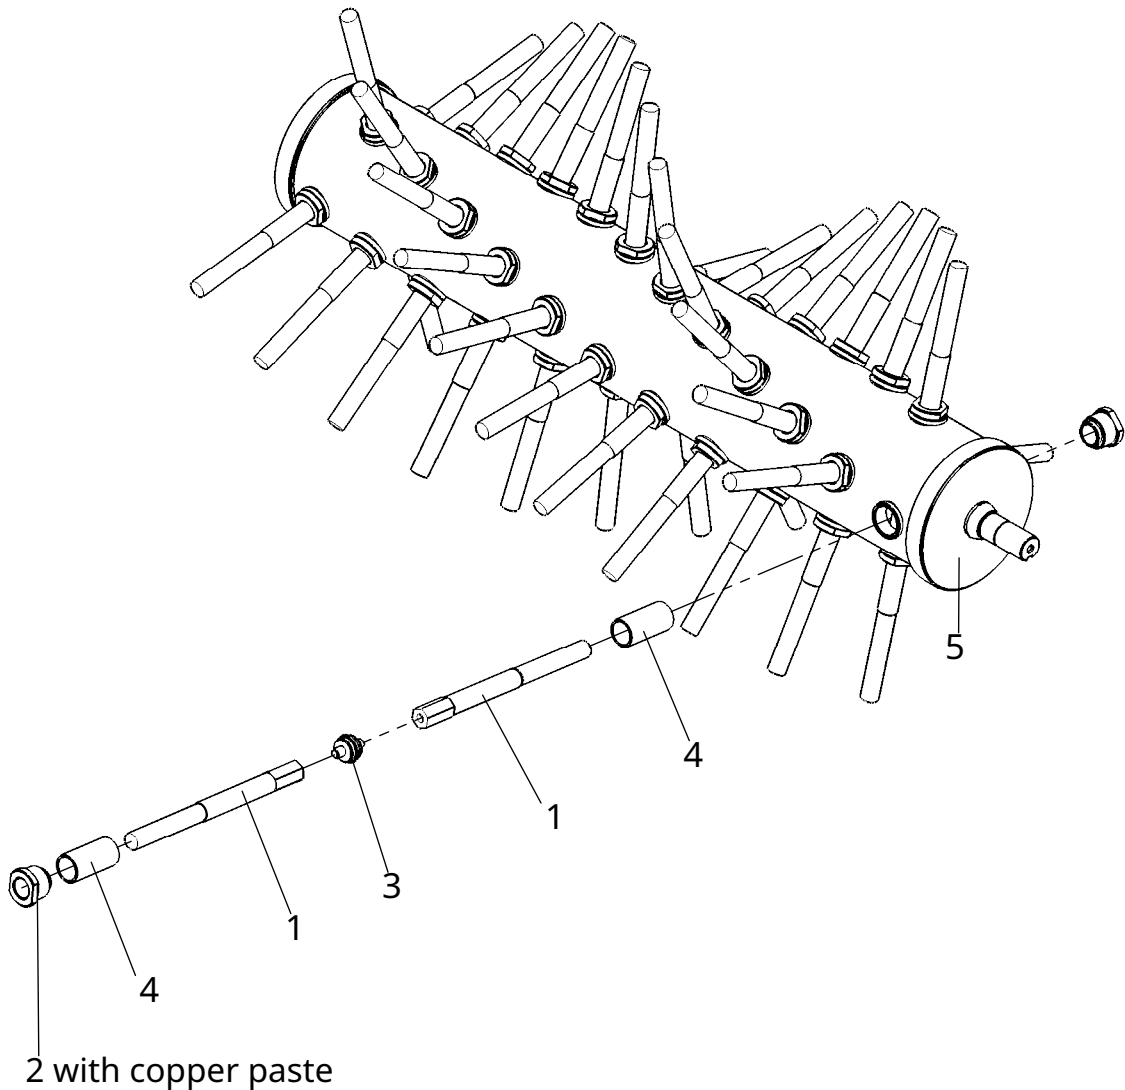

A

B

C

D

E

F

No.	Art.-No.	No.	Designation 1	Designation 2	KG
1	106 780 702	46	flat wire 2.9 mm	screw cluster	1.13
2	C14641	46	clamping screw	weed roller	0.23
3	C14653	23	connector screw bundle	weed roller	0.17
4	C14657	46	spacer tube	weed roller	0.18
5	C14720	1	weed roller (welded)	FKM 13060	39.24

Area of use:
brooms and brushes

Material:

Surface:

Scale: 1:10

Weight: 113.77 kg

Dimensions:

Date:
Created: January 22, 2024
Edit: January 23, 2024
Release:

Name:
KruHa
KruHa

Designation:

weed sweeper
FKM 13060

Allowed deviation:
general tolerance
DIN ISO 2768-m

Drawing number:

130 616 360

A4

Condition: The change: Date: Name:

Sheet 1 of 1